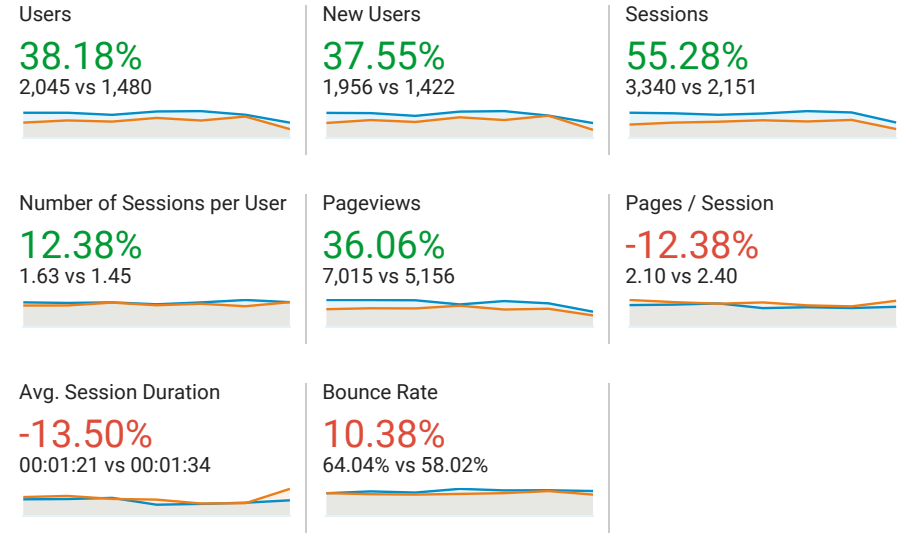

## Audience Overview

**All Users**  
+0.00% Users

Jan 1, 2019 - Jul 18, 2019  
Compare to: Jan 1, 2018 - Jul 18, 2018

### Overview

**Jan 1, 2019 - Jul 18, 2019:** ● Users  
**Jan 1, 2018 - Jul 18, 2018:** ● Users

■ New Visitor ■ Returning Visitor

**Jan 1, 2019 - Jul 18, 2019**

**Jan 1, 2018 - Jul 18, 2018**