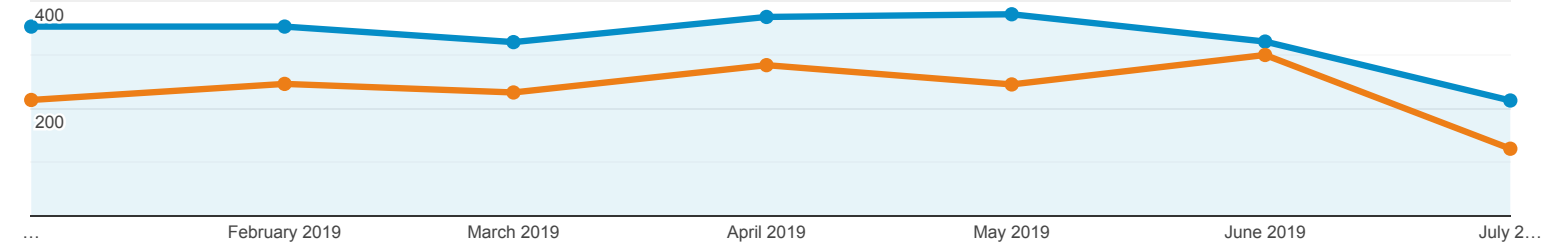

## Audience Overview

**All Users**  
+0.00% Users

Jan 1, 2019 - Jul 18, 2019  
Compare to: Jan 1, 2018 - Jul 18, 2018

### Overview

**Jan 1, 2019 - Jul 18, 2019:** ● Users  
**Jan 1, 2018 - Jul 18, 2018:** ● Users

■ New Visitor ■ Returning Visitor

**Jan 1, 2019 - Jul 18, 2019**

**Jan 1, 2018 - Jul 18, 2018**