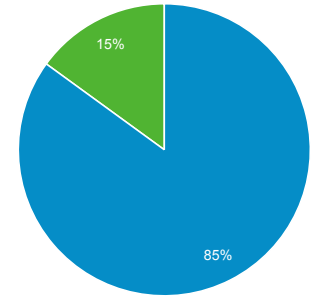

## Audience Overview

**All Users**  
+0.00% Users

Jan 1, 2019 - Jul 18, 2019  
Compare to: Jan 1, 2018 - Jul 18, 2018

### Overview

**Jan 1, 2019 - Jul 18, 2019:** ● Users  
**Jan 1, 2018 - Jul 18, 2018:** ● Users

■ New Visitor ■ Returning Visitor

**Jan 1, 2019 - Jul 18, 2019**

**Jan 1, 2018 - Jul 18, 2018**