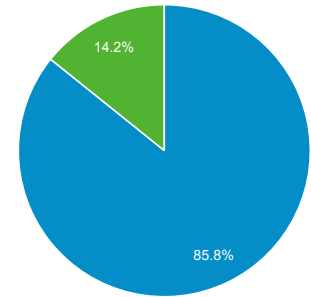

### Overview

**Jan 1, 2019 - Jul 18, 2019:** ● Users  
**Jan 1, 2018 - Jul 18, 2018:** ● Users

■ New Visitor ■ Returning Visitor

**Jan 1, 2019 - Jul 18, 2019**

**Jan 1, 2018 - Jul 18, 2018**

### Language

Language	Users	% Users
<b>1. en-us</b>		
Jan 1, 2019 - Jul 18, 2019	1,848	90.32%
Jan 1, 2018 - Jul 18, 2018	1,215	82.09%
<b>% Change</b>	<b>52.10%</b>	<b>10.02%</b>
<b>2. c</b>		
Jan 1, 2019 - Jul 18, 2019	112	5.47%
Jan 1, 2018 - Jul 18, 2018	109	7.36%
<b>% Change</b>	<b>2.75%</b>	<b>-25.67%</b>
<b>3. en-gb</b>		
Jan 1, 2019 - Jul 18, 2019	25	1.22%
Jan 1, 2018 - Jul 18, 2018	12	0.81%
<b>% Change</b>	<b>108.33%</b>	<b>50.70%</b>
<b>4. en-ca</b>		
Jan 1, 2019 - Jul 18, 2019	12	0.59%